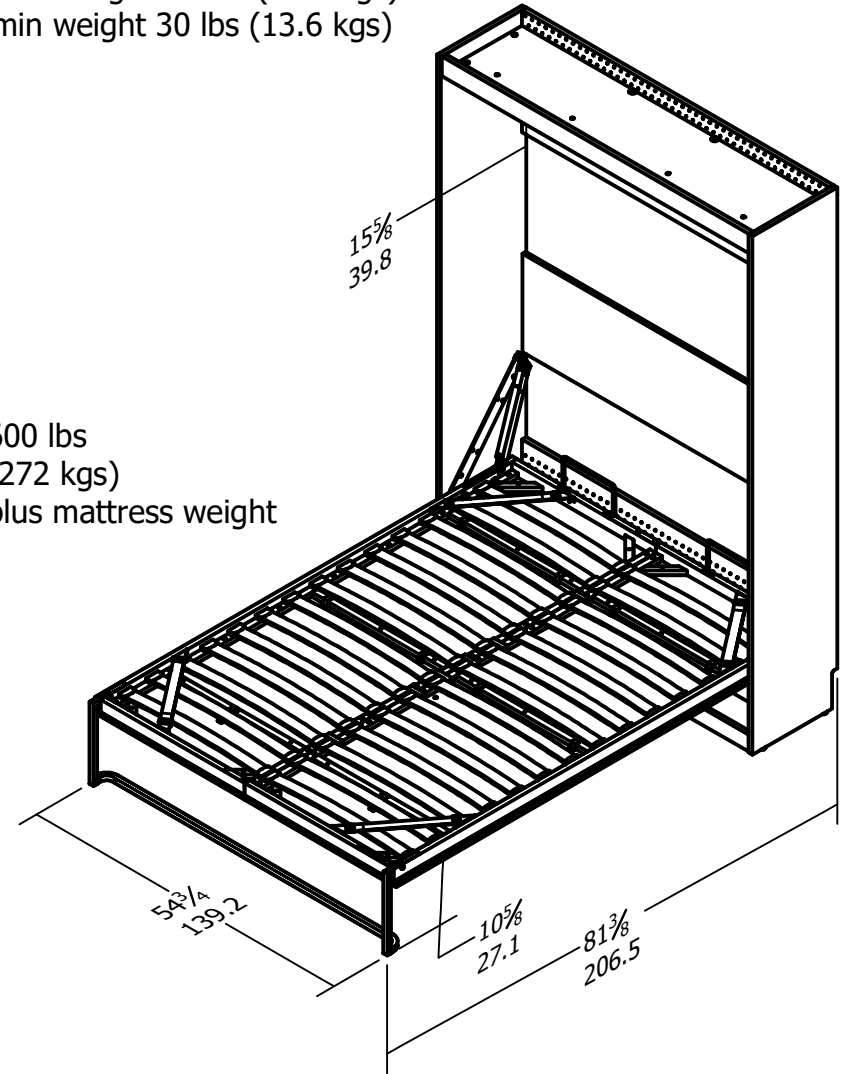

# 9461XXXCOMS

Wood Breakdown:  
PB 52% & 3% MDF  
Total storage: 34.37 cubic feet

Overall Product Size:  
82-<sup>5</sup>/<sub>8</sub> in. H x 58-<sup>1</sup>/<sub>8</sub> in. W x 15-<sup>5</sup>/<sub>8</sub> in. D  
209.8 cm H x 147.6 cm W x 39.8 cm D

## FULL SIZE MATTRESS

- \* up to 10" thick
- \* max weight 60 lbs (27.2 kgs)
- \* min weight 30 lbs (13.6 kgs)

600 lbs  
(272 kgs)  
plus mattress weight

Maximum Weight Capacities  
Unit Weight: 195.2lbs. (88.5 kg)