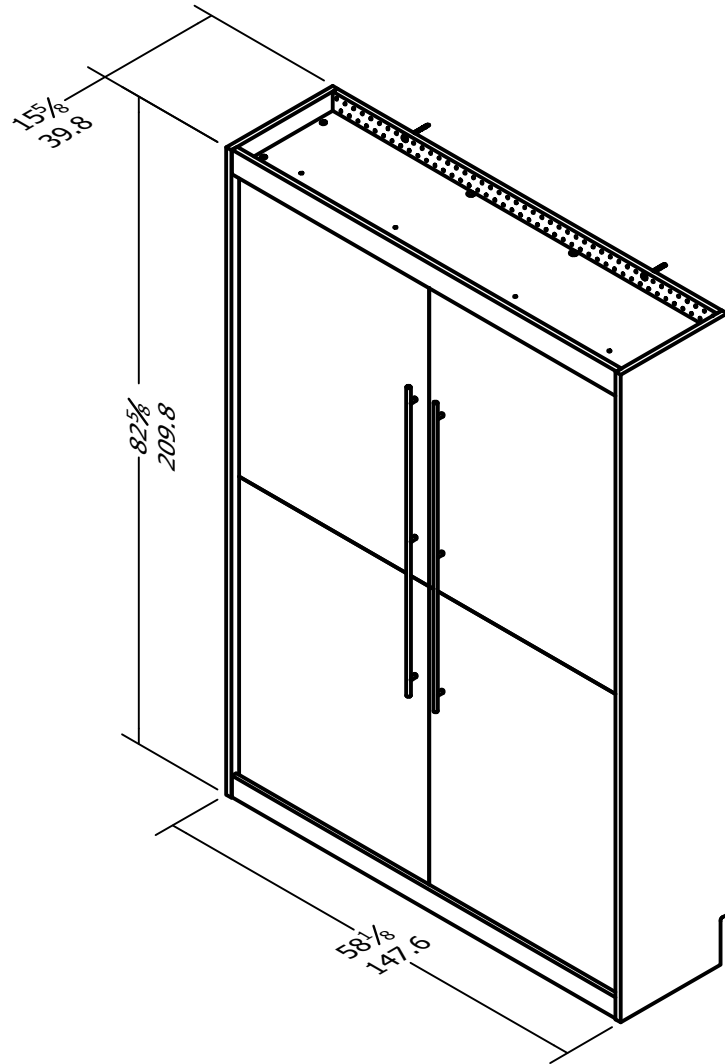

# 9461XXXCOMS

Wood Breakdown:  
PB 52% & 3% MDF  
Total storage: 34.37 cubic feet

Overall Product Size:  
82-<sup>5</sup>/<sub>8</sub> in. H x 58-<sup>1</sup>/<sub>8</sub> in. W x 15-<sup>5</sup>/<sub>8</sub> in. D  
209.8 cm H x 147.6 cm W x 39.8 cm D

## FULL SIZE MATTRESS

- \* up to 10" thick
- \* max weight 60 lbs (27.2 kgs)
- \* min weight 30 lbs (13.6 kgs)

600 lbs  
(272 kgs)  
plus mattress weight

Maximum Weight Capacities  
Unit Weight: 195.2lbs. (88.5 kg)